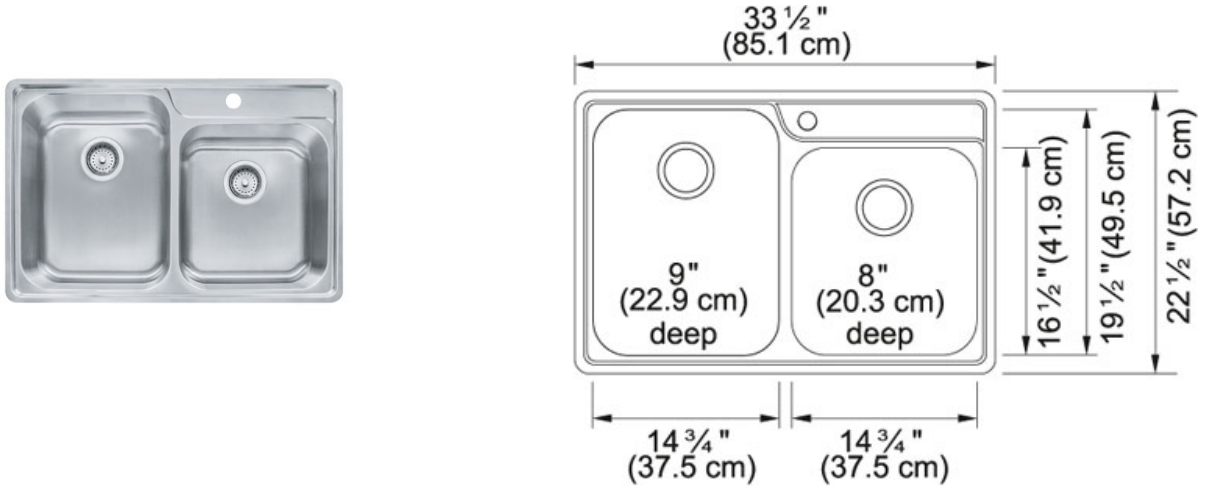

## Evolution EVCAG901-18 Stainless Steel | 127.0373.355

FAMILY : Sinks | SERIE : Evolution | MODEL : EVCAG901-18 | FINISH : Stainless Steel | INSTALLATION TYPE : Topmount |  
 STYLE : Traditional

Available May 2016

### TECHNICAL DATA

Minimum Cabinet Size	36"
Faucet Hole	1
Length overall	33 1/2"
Width overall	22 1/2"
Depth Overall	9"
Length of large bowl	18 5/8"
Width of large bowl	17 1/2"
Depth of large bowl	9"
Length of small bowl	16 1/2"
Width of small bowl	11 1/2"
Depth of small bowl	7"
Number of Bowls	2
Type of Material	18 Gauge Stainless Steel
Where to buy	Home Center
Where to buy	Home Center